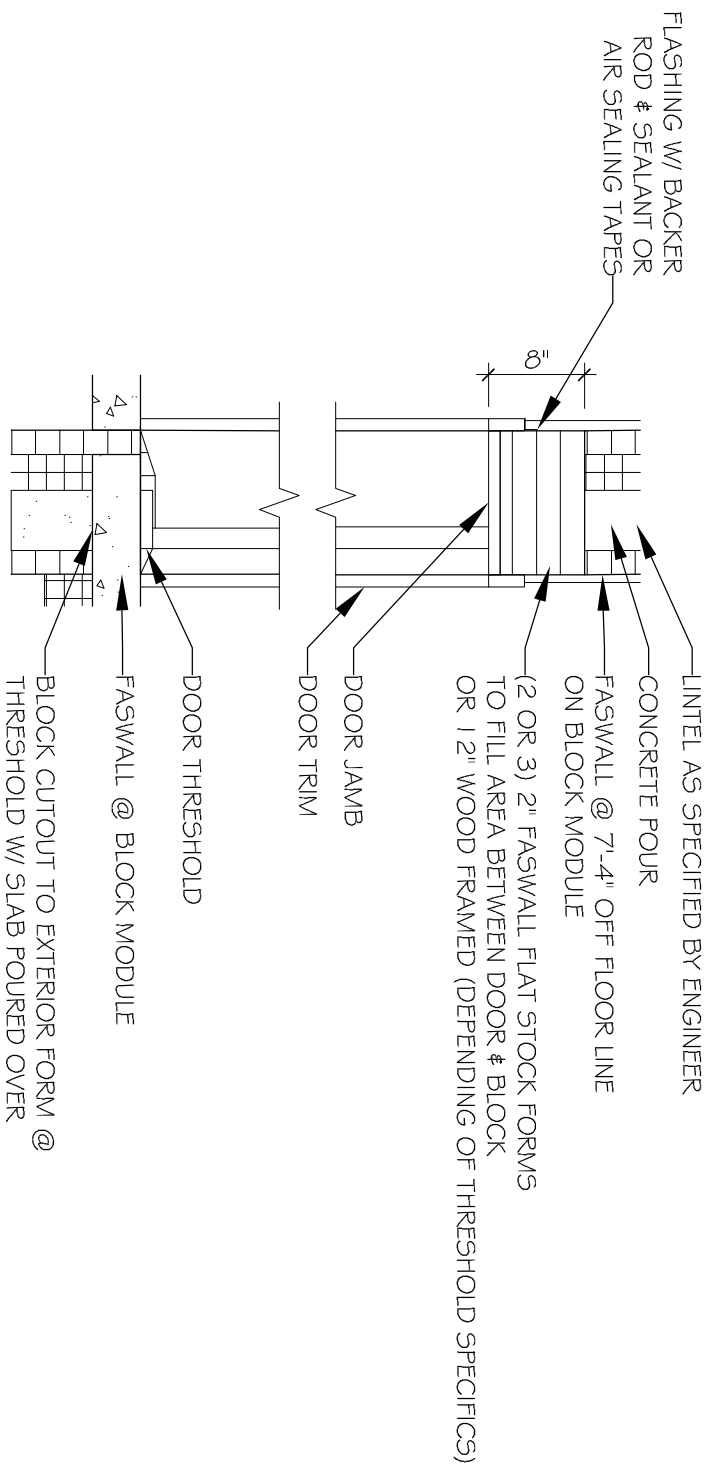

AIR SEALING TAPES PER  
"SIGA" SPECIFICATIONS DETAIL

FASWALL DOOR OPENING

3/4" = 1'-0"